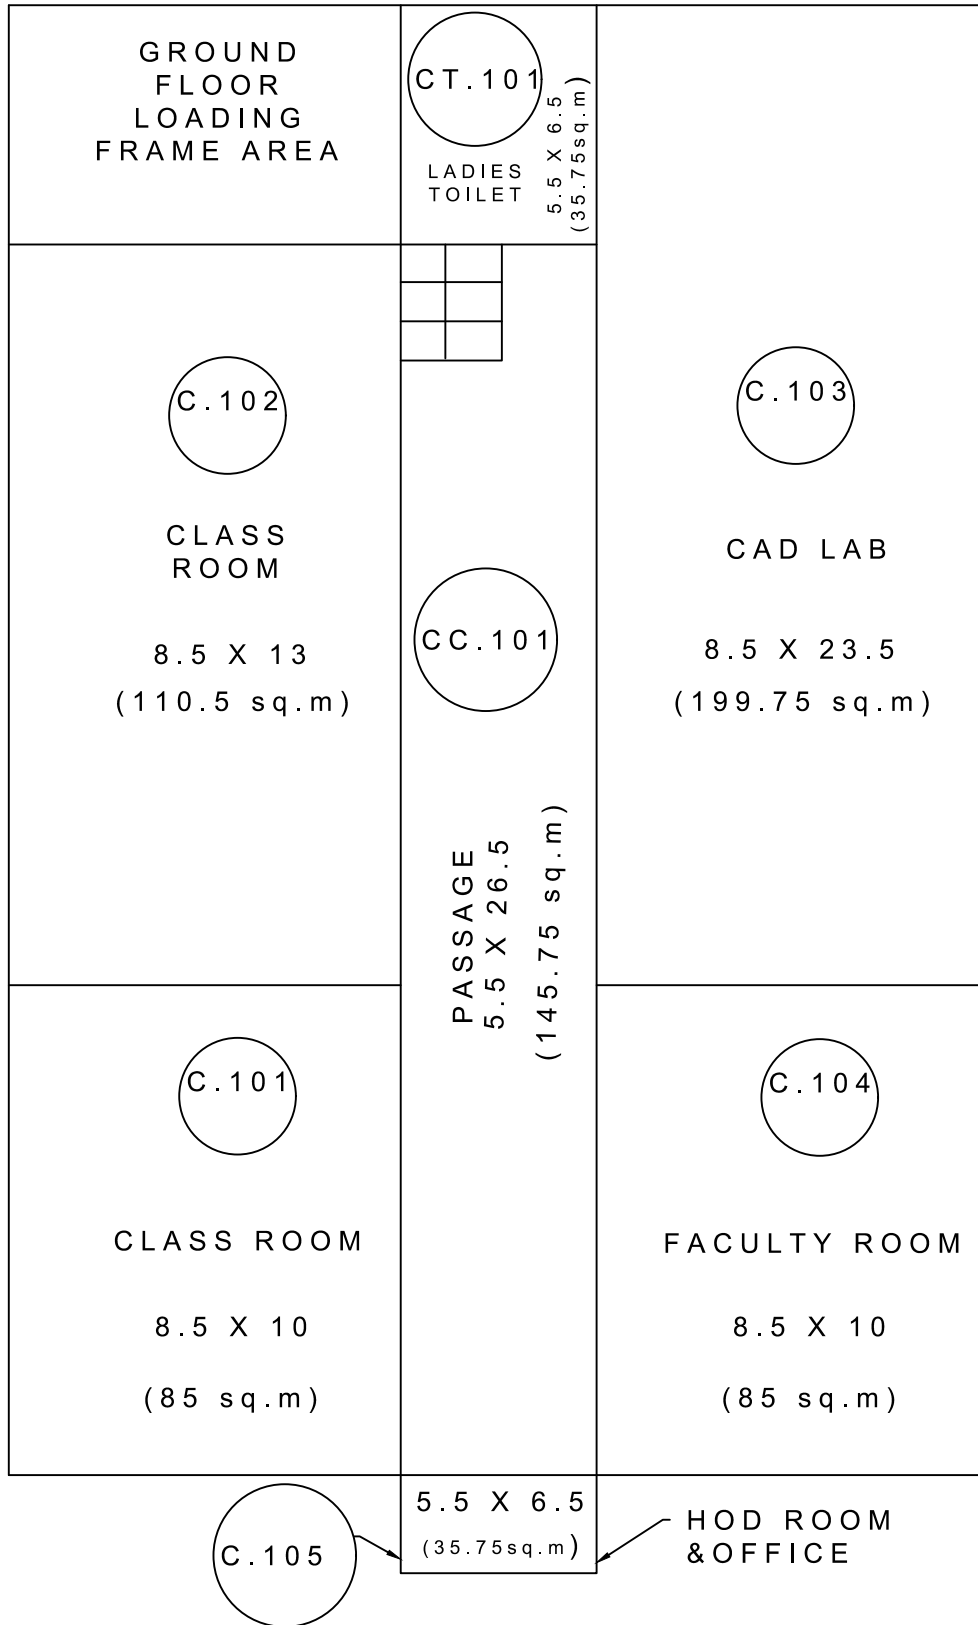

CIVIL BLOCK GROUND FLOOR

SPECIFICATION

CIVIL BLOCK (BUILDING NO.1) (ID.- C)

- C.01 CIVIL GROUND FLOOR ROOM NUMBER 01
- CC.01 CIVIL GROUND FLOOR ROOM CIRCULATION AREA 01
- CT.01 CIVIL GROUND FLOOR TOILET 01

CIVIL BLOCK FIRST FLOOR

SPECIFICATION

CIVIL BLOCK (BUILDING NO.1) (ID.- C)

- C. 101 CIVIL FIRST FLOOR ROOM NUMBER 101
- CC.101 CIVIL FIRST FLOOR ROOM CIRCULATION AREA 101
- CT.101 CIVIL FIRST FLOOR TOILET 101

CIVIL BLOCK SECOND FLOOR

SPECIFICATION

CIVIL BLOCK (BUILDING NO.1) (ID.- C)

C. 201	CIVIL SECOND FLOOR ROOM NUMBER 201
CC.201	CIVIL SECOND FLOOR ROOM CIRCULATION AREA 201
CT.201	CIVIL SECOND FLOOR TOILET 201