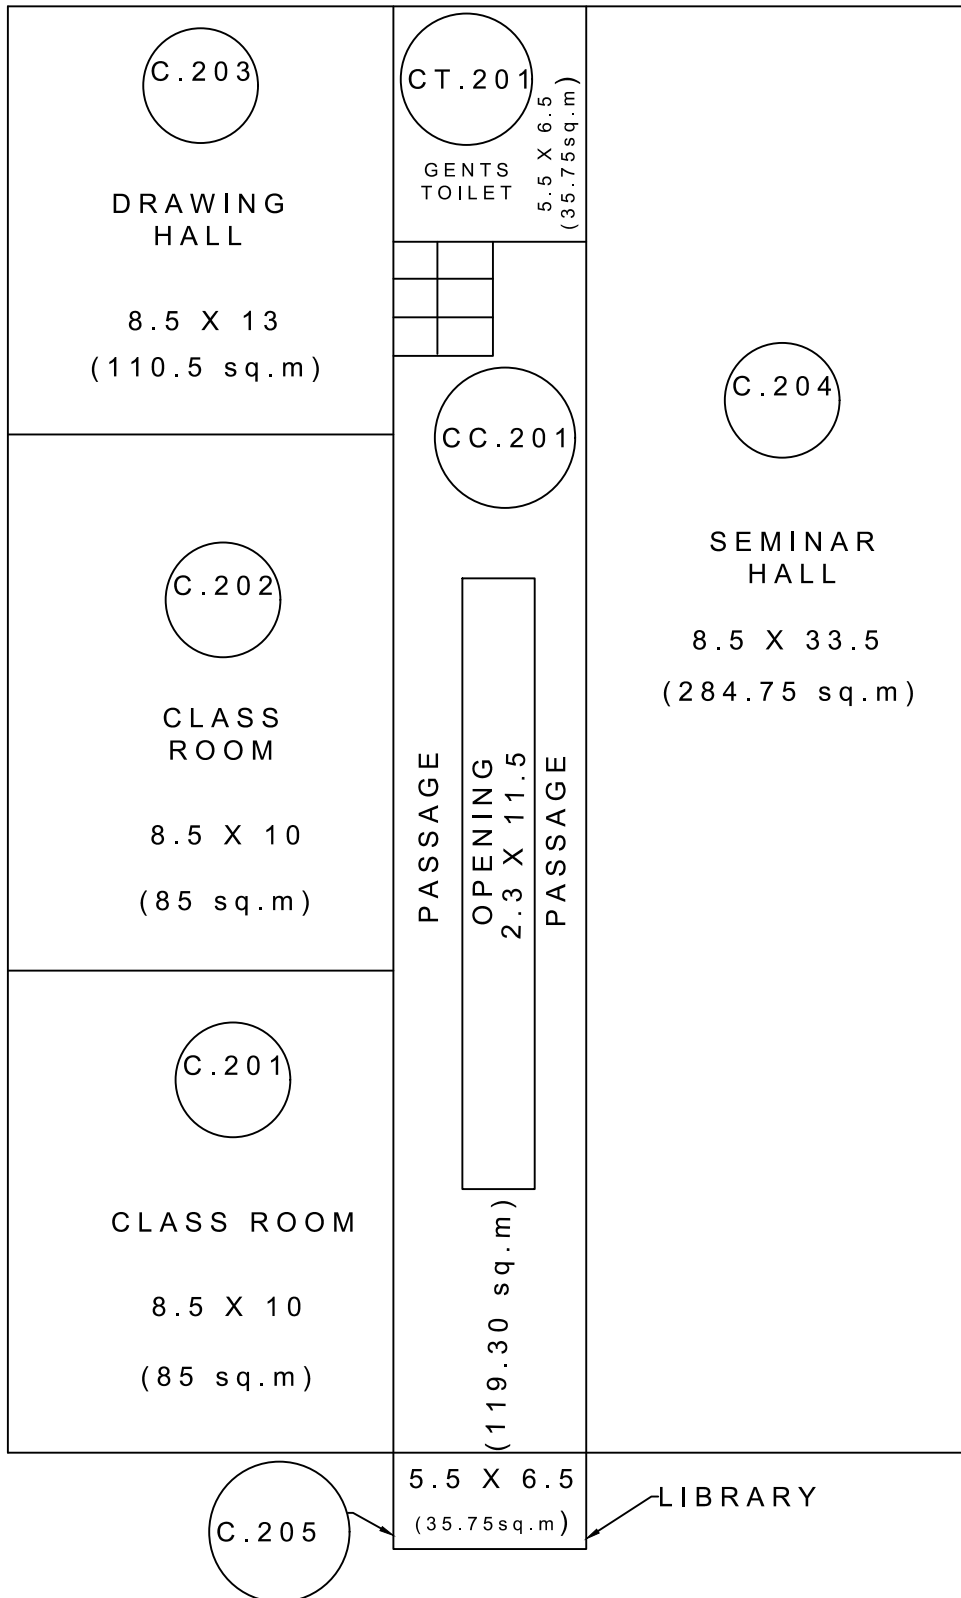

CIVIL BLOCK GROUND FLOOR

SPECIFICATION

CIVIL BLOCK (BUILDING NO.1) (ID.- C)

- C.01 CIVIL GROUND FLOOR ROOM NUMBER 01
- CC.01 CIVIL GROUND FLOOR ROOM CIRCULATION AREA 01
- CT.01 CIVIL GROUND FLOOR TOILET 01

CIVIL BLOCK FIRST FLOOR

SPECIFICATION

CIVIL BLOCK (BUILDING NO.1) (ID.- C)

- C. 101 CIVIL FIRST FLOOR ROOM NUMBER 101
- CC.101 CIVIL FIRST FLOOR ROOM CIRCULATION AREA 101
- CT.101 CIVIL FIRST FLOOR TOILET 101

CIVIL BLOCK SECOND FLOOR

SPECIFICATION

CIVIL BLOCK (BUILDING NO.1) (ID.- C)

C. 201	CIVIL SECOND FLOOR ROOM NUMBER 201
CC.201	CIVIL SECOND FLOOR ROOM CIRCULATION AREA 201
CT.201	CIVIL SECOND FLOOR TOILET 201