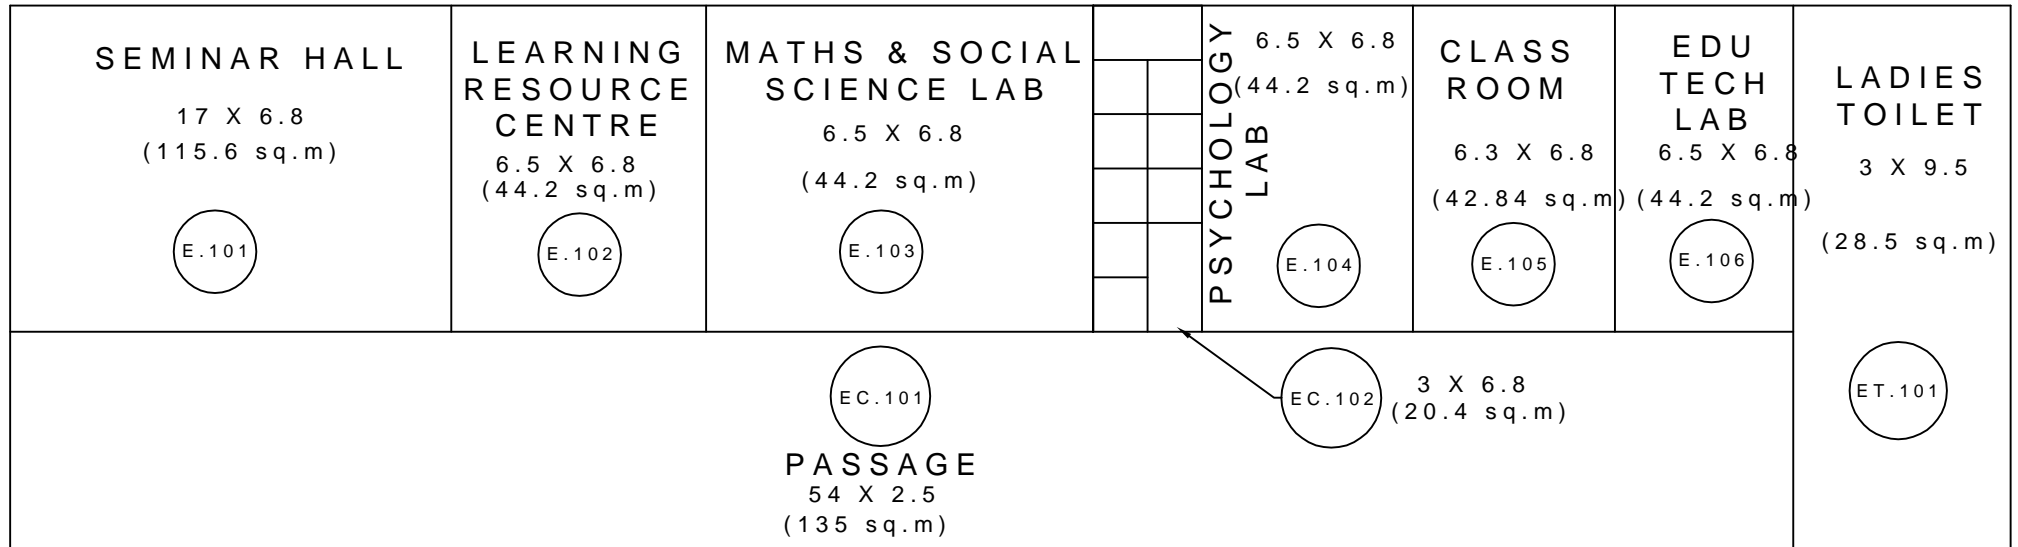

**EDUCATION BLOCK- GROUND FLOOR**

**SPECIFICATION**

- E.01 EDUCATION BLOCK GROUND FLOOR ROOM NUMBER 01
- EC.01 EDUCATION BLOCK GROUND FLOOR CIRCULATION AREA 01
- ET.01 EDUCATION BLOCK GROUND FLOOR TOILET 01

(ALL DIMENSIONS ARE IN 'm')

\* Not to Scale

EDUCATION BLOCK- FIRST FLOOR

SPECIFICATION

- E.101 EDUCATION BLOCK FIRST FLOOR ROOM NUMBER1 01
- EC.101 EDUCATION BLOCK FIRST FLOOR CIRCULATION AREA1 01
- ET.101 EDUCATION BLOCK FIRST FLOOR TOILET 01

(ALL DIMENSIONS ARE IN 'm')

\* Not to Scale