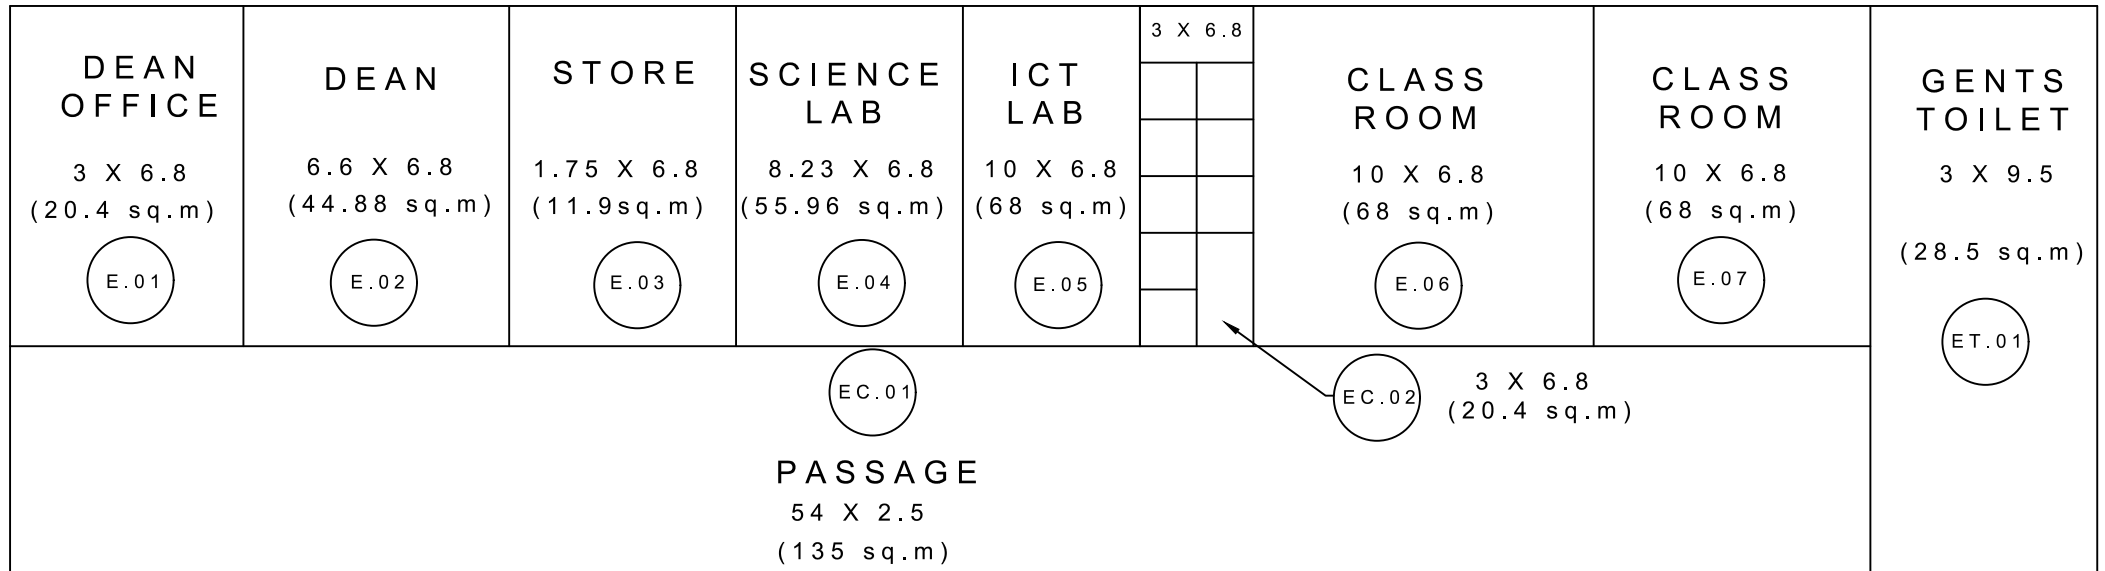

**EDUCATION BLOCK- GROUND FLOOR**

**SPECIFICATION**

- E.01 EDUCATION BLOCK GROUND FLOOR ROOM NUMBER 01
- EC.01 EDUCATION BLOCK GROUND FLOOR CIRCULATION AREA 01
- ET.01 EDUCATION BLOCK GROUND FLOOR TOILET 01

(ALL DIMENSIONS ARE IN 'm')

\* Not to Scale

EDUCATION BLOCK- FIRST FLOOR

SPECIFICATION

- E.101 EDUCATION BLOCK FIRST FLOOR ROOM NUMBER1 01
- EC.101 EDUCATION BLOCK FIRST FLOOR CIRCULATION AREA1 01
- ET.101 EDUCATION BLOCK FIRST FLOOR TOILET 01

(ALL DIMENSIONS ARE IN 'm')

\* Not to Scale