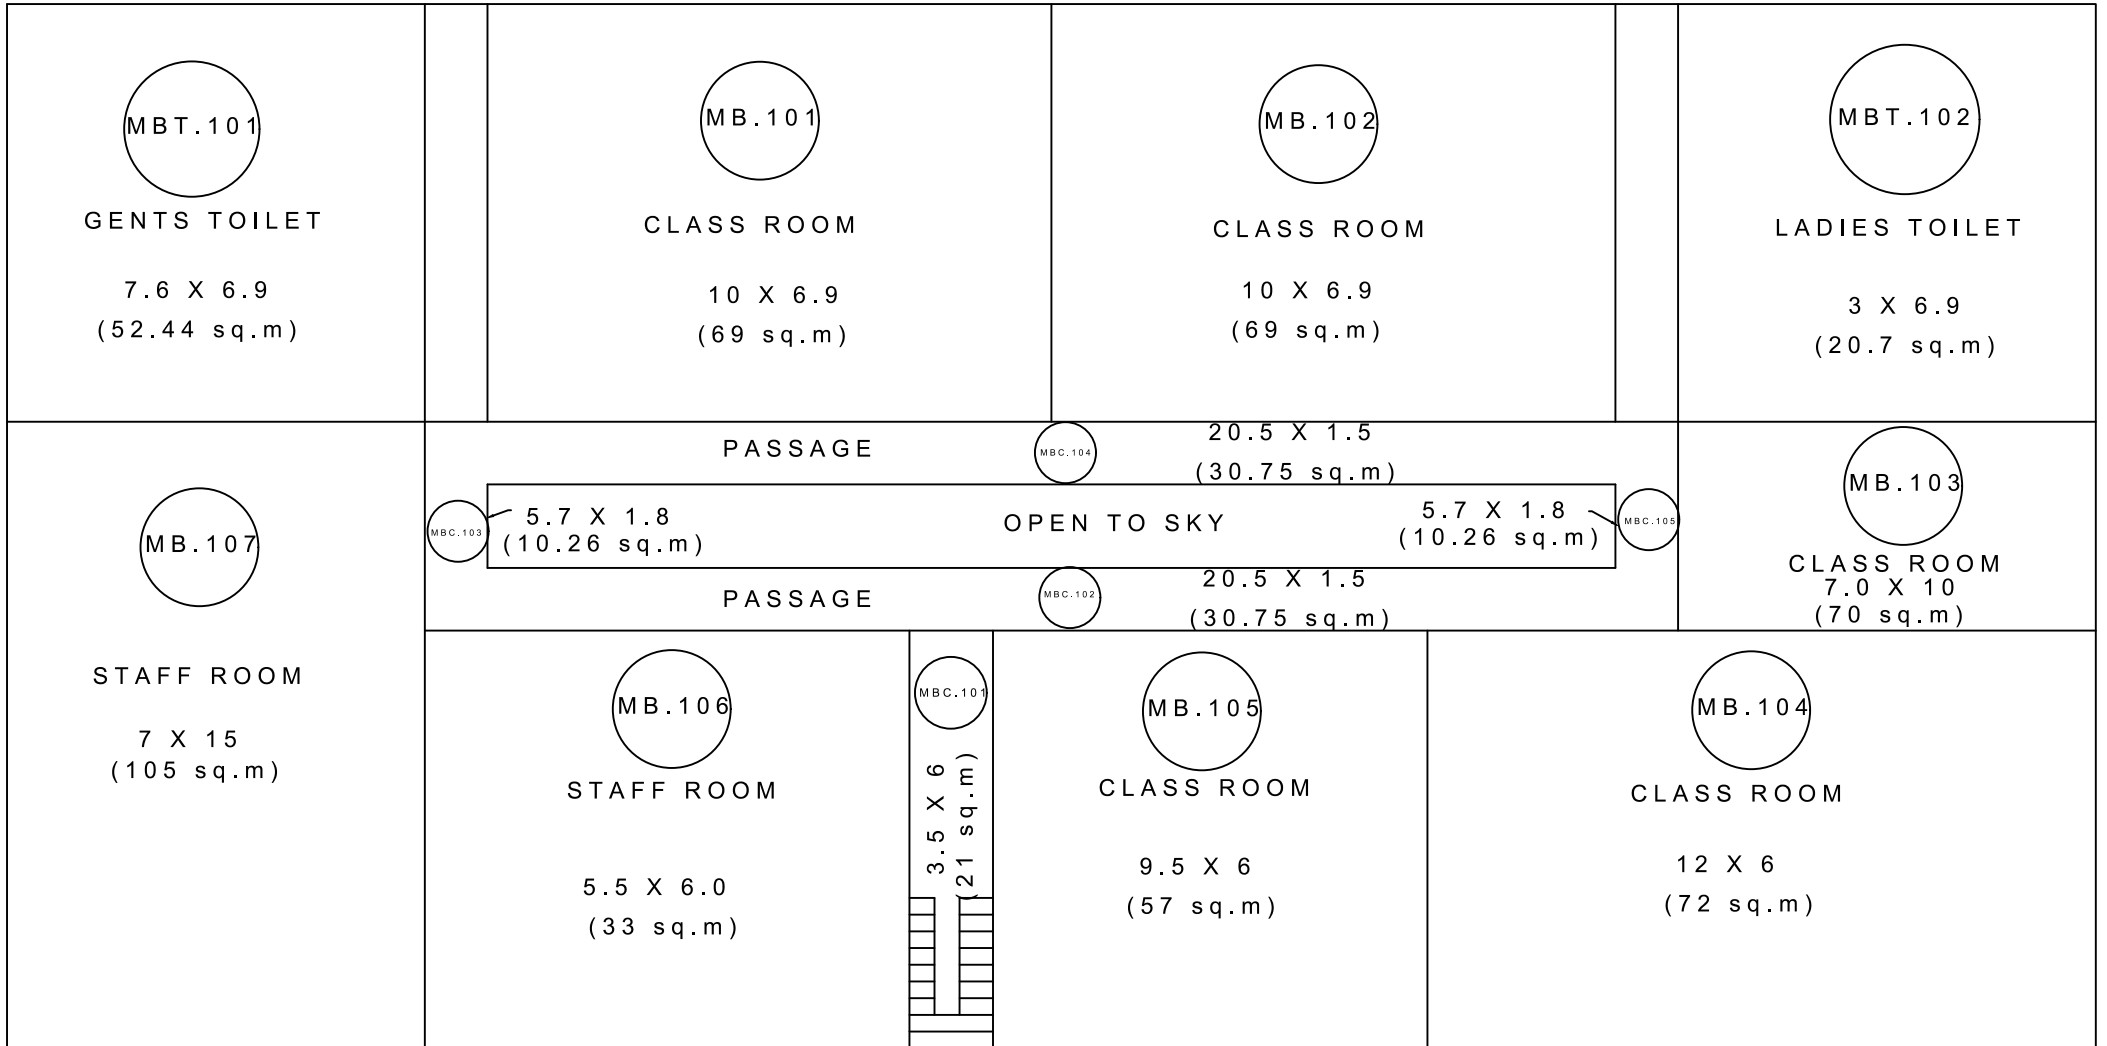

## MBA BLOCK - GROUND FLOOR

### SPECIFICATION

- MB.01      MBA BLOCK GROUND FLOOR ROOM NUMBER 01
- MBC.01    MBA BLOCK GROUND FLOOR CIRCULATION AREA 01
- MBT.01    MBA BLOCK GROUND FLOOR TOILET 01

ALL DIMENSIONS ARE IN 'm'      \* Not to Scale

## MBA BLOCK - FIRST FLOOR

### SPECIFICATION

- MB.101 MBA BLOCK FIRST FLOOR ROOM NUMBER 101
- MBC.101 MBA BLOCK FIRST FLOOR CIRCULATION AREA 101
- MBT.101 MBA BLOCK FIRST FLOOR TOILET 101

ALL DIMENSIONS ARE IN 'm' \* Not to Scale