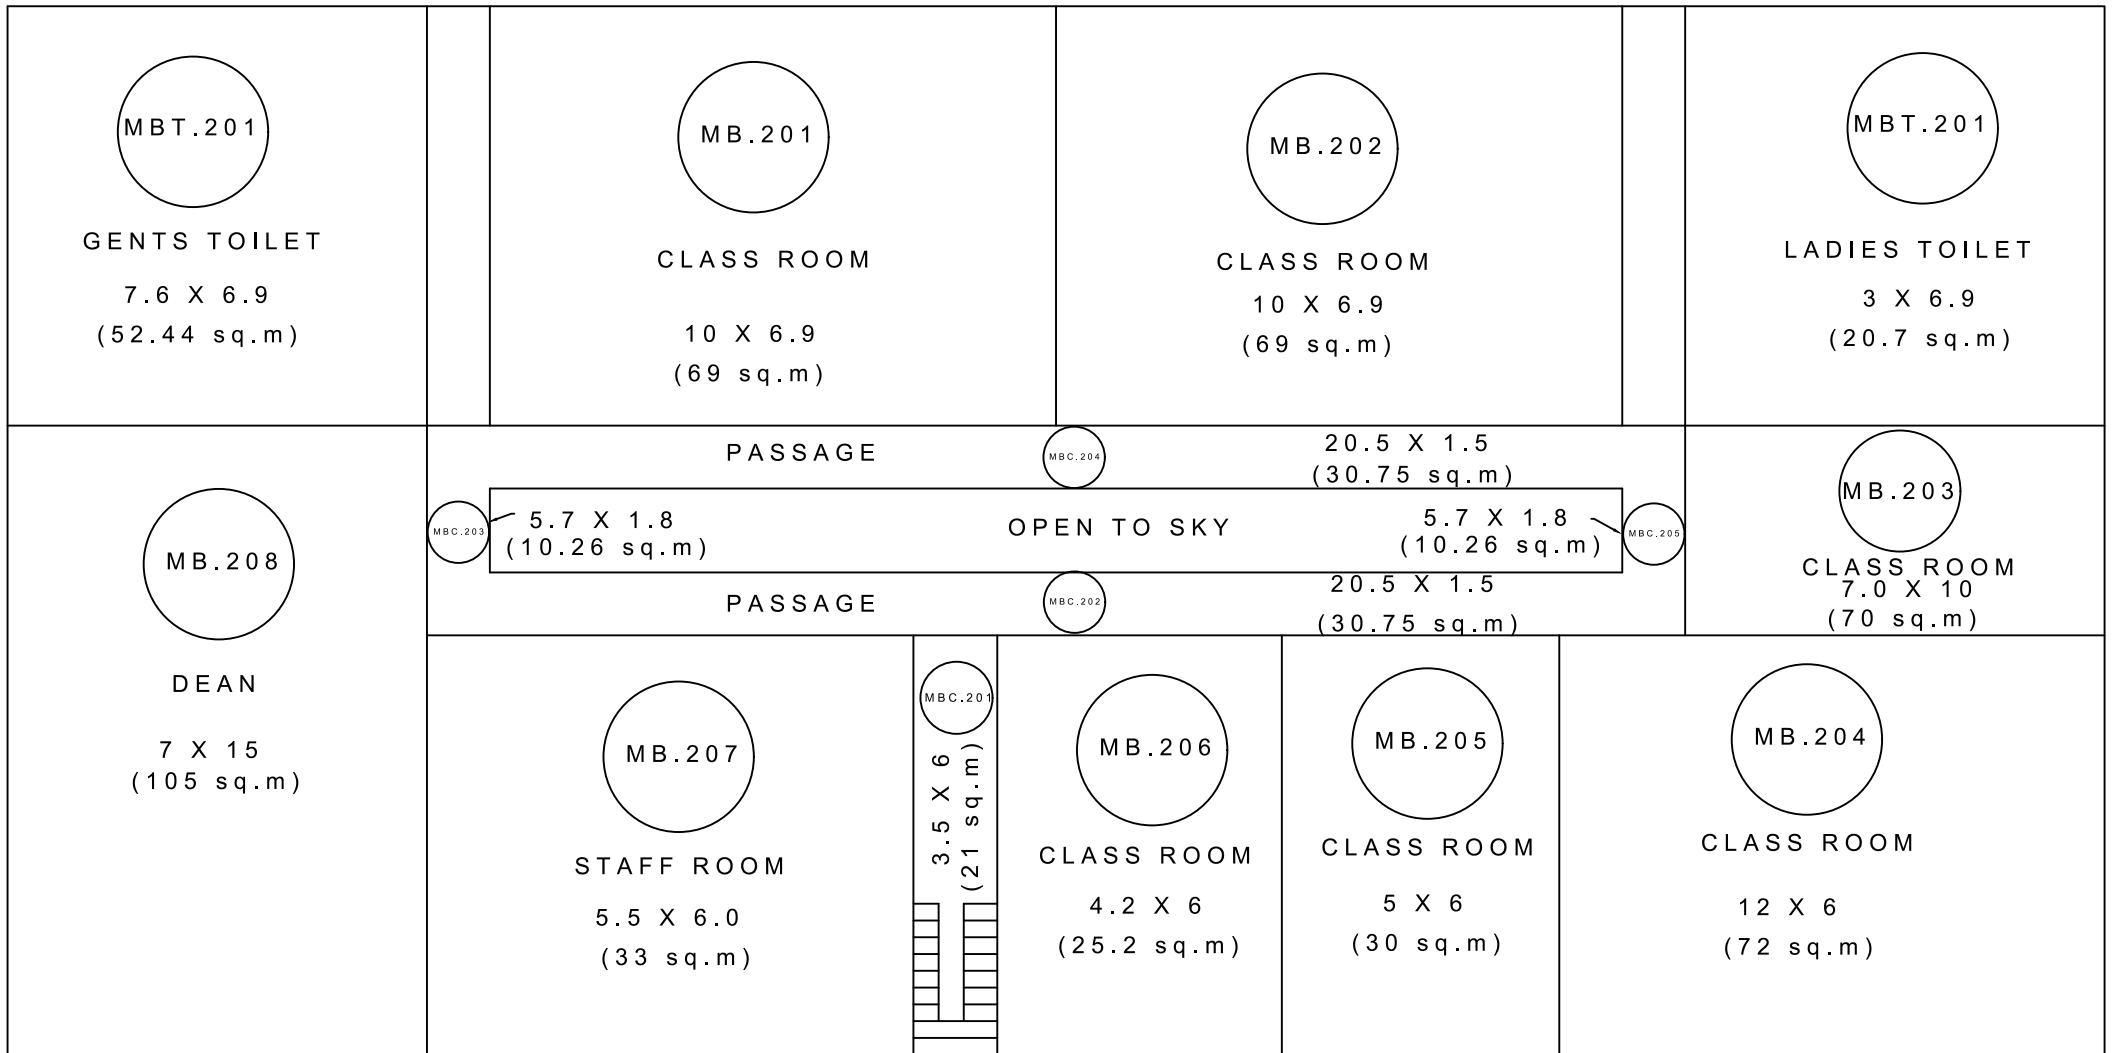

MBA BLOCK - SECOND FLOOR

SPECIFICATION

MB.201 MBA BLOCK SECOND FLOOR ROOM NUMBER 201
MBC.201 MBA BLOCK SECOND FLOOR CIRCULATION AREA 201
MBT.201 MBA BLOCK SECOND FLOOR TOILET 201

ALL DIMENSIONS ARE IN 'm' * Not to Scale