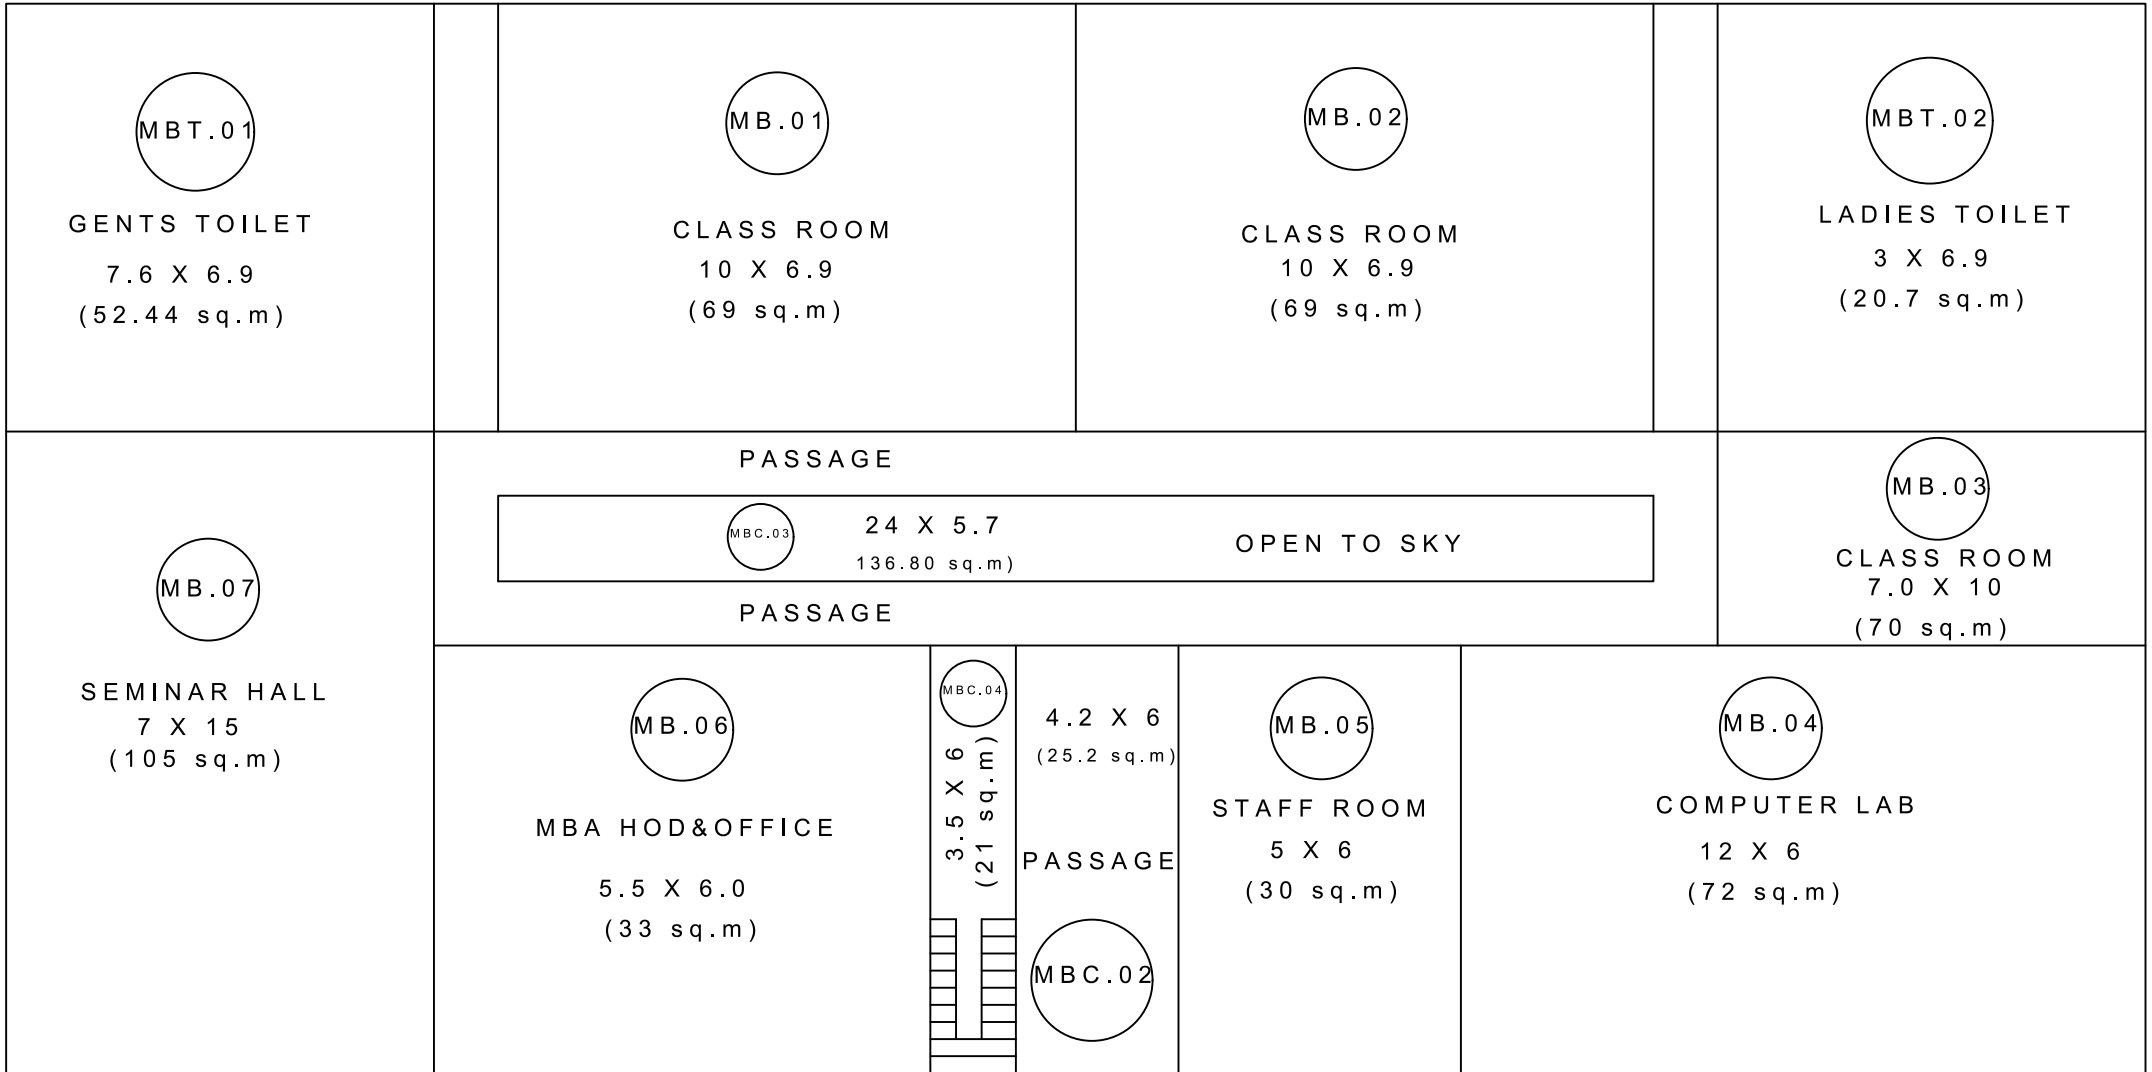

## MBA BLOCK - GROUND FLOOR

### SPECIFICATION

- MB.01      MBA BLOCK GROUND FLOOR ROOM NUMBER 01
- MBC.01    MBA BLOCK GROUND FLOOR CIRCULATION AREA 01
- MBT.01    MBA BLOCK GROUND FLOOR TOILET 01

ALL DIMENSIONS ARE IN 'm'      \* Not to Scale

## MBA BLOCK - FIRST FLOOR

## MBA BLOCK - SECOND FLOOR