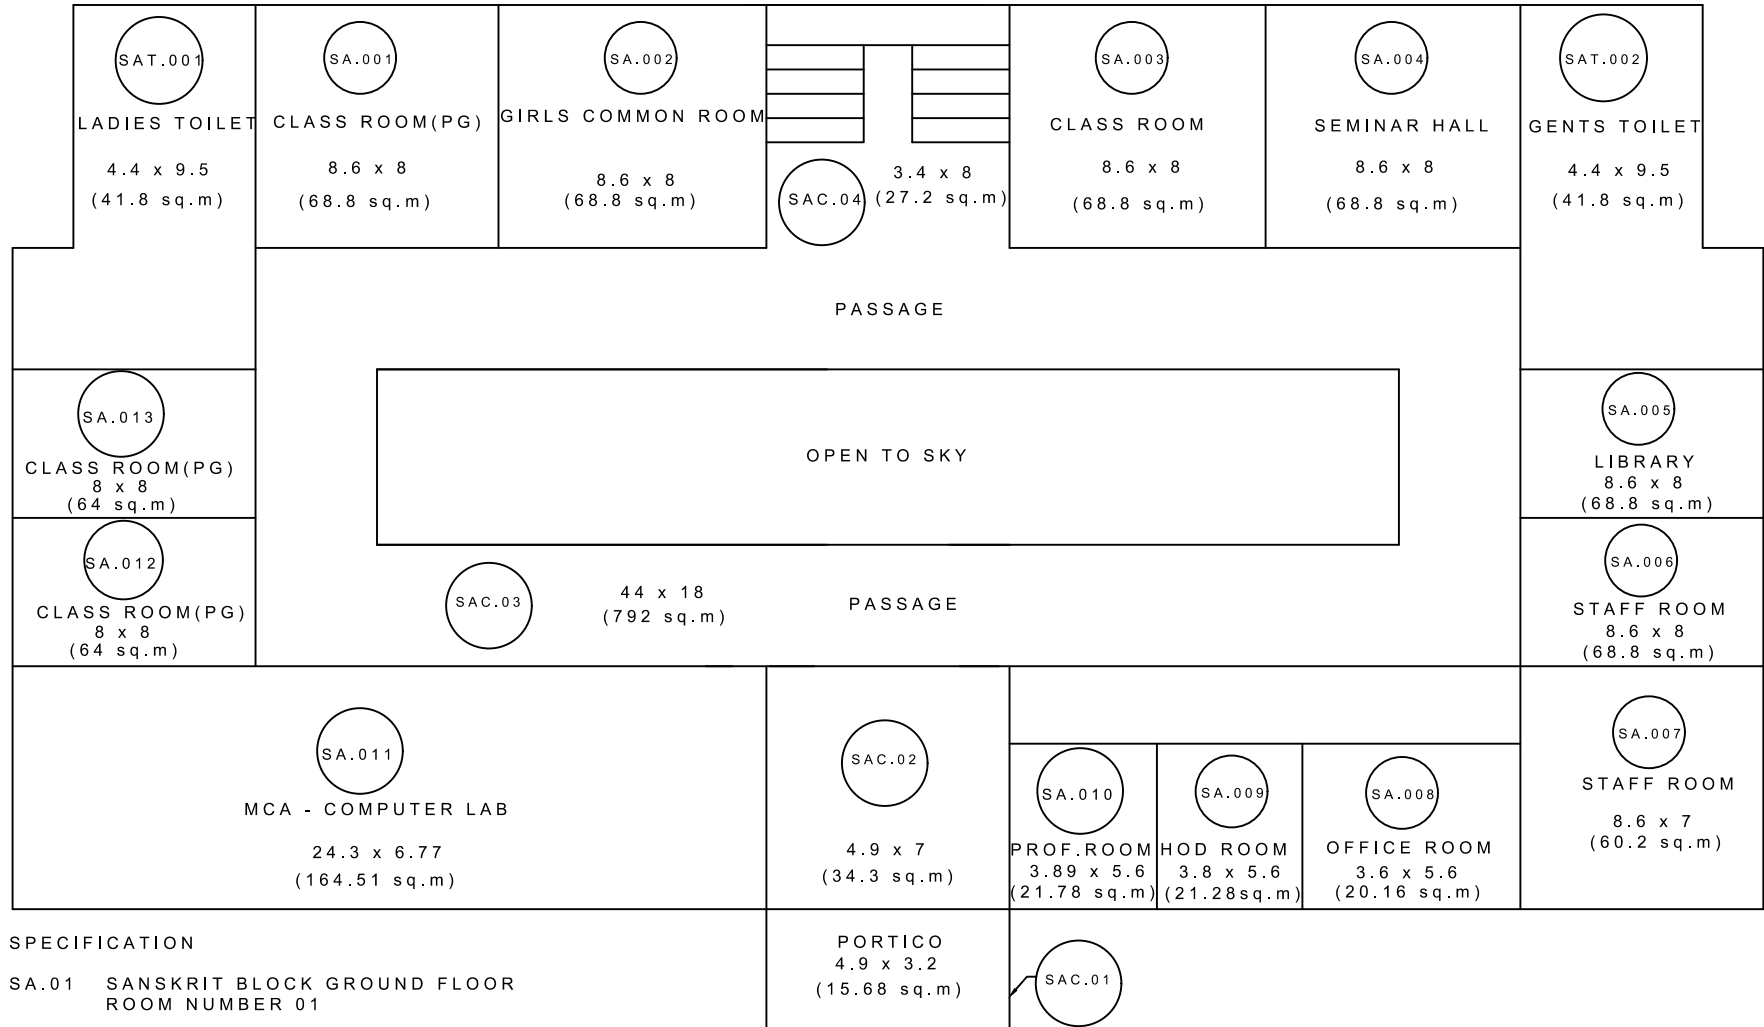

SANSKRIT BLOCK - GROUND FLOOR

SPECIFICATION

SA.01 SANSKRIT BLOCK GROUND FLOOR ROOM NUMBER 01

SAC.01 SANSKRIT BLOCK GROUND FLOOR CIRCULATION AREA 01

SAT.01 SANSKRIT BLOCK GROUND FLOOR TOILET 01

SANSKRIT BLOCK (BUILDING NO.6) (ID.-SA)
ALL DIMENSIONS ARE IN 'm' * Not to Scale

SANSKRIT BLOCK - FIRST FLOOR

SPECIFICATION

SA.101 SANSKRIT BLOCK FIRST FLOOR
ROOM NUMBER 101

SAC.101 SANSKRIT BLOCK FIRST FLOOR
CIRCULATION AREA 101

SAT.101 SANSKRIT BLOCK FIRST FLOOR TOILET 101

SANSKRIT BLOCK (BUILDING NO.6) (ID.-SA)

ALL DIMENSIONS ARE IN 'm' * Not to Scale

SANSKRIT BLOCK - SECOND FLOOR

SPECIFICATION

SA.201 SANSKRIT BLOCK SECOND FLOOR
ROOM NUMBER 201

SAC.201 SANSKRIT BLOCK SECOND FLOOR
CIRCULATION AREA 201

SAT.201 SANSKRIT BLOCK SECOND FLOOR TOILET 201

SANSKRIT BLOCK (BUILDING NO.6) (ID.-SA)

ALL DIMENSIONS ARE IN 'm' * Not to Scale