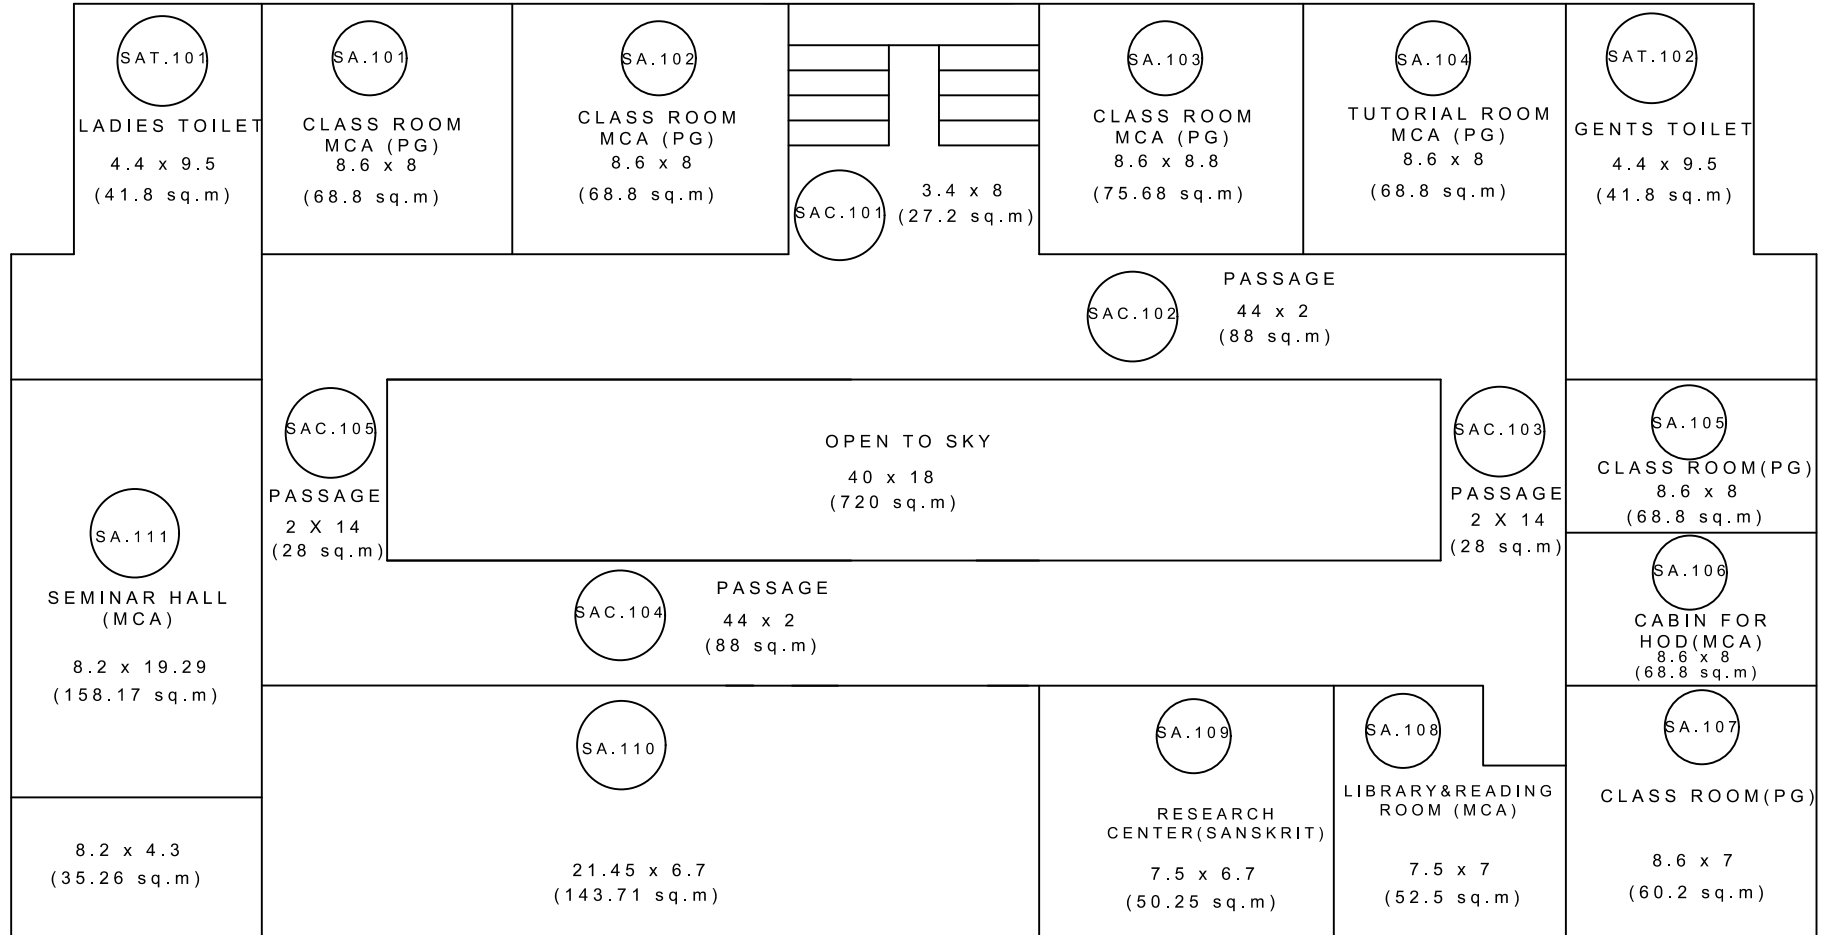

SANSKRIT BLOCK - GROUND FLOOR

SPECIFICATION

SA.01 SANSKRIT BLOCK GROUND FLOOR ROOM NUMBER 01

SAC.01 SANSKRIT BLOCK GROUND FLOOR CIRCULATION AREA 01

SAT.01 SANSKRIT BLOCK GROUND FLOOR TOILET 01

SANSKRIT BLOCK (BUILDING NO.6) (ID.-SA)
ALL DIMENSIONS ARE IN 'm' * Not to Scale

SANSKRIT BLOCK - FIRST FLOOR

SPECIFICATION

SA.101 SANSKRIT BLOCK FIRST FLOOR
ROOM NUMBER 101

SAC.101 SANSKRIT BLOCK FIRST FLOOR
CIRCULATION AREA 101

SAT.101 SANSKRIT BLOCK FIRST FLOOR TOILET 101

SANSKRIT BLOCK (BUILDING NO.6) (ID.-SA)

ALL DIMENSIONS ARE IN 'm' * Not to Scale

SANSKRIT BLOCK - SECOND FLOOR

SPECIFICATION

SA.201 SANSKRIT BLOCK SECOND FLOOR
ROOM NUMBER 201

SAC.201 SANSKRIT BLOCK SECOND FLOOR
CIRCULATION AREA 201

SAT.201 SANSKRIT BLOCK SECOND FLOOR TOILET 201

SANSKRIT BLOCK (BUILDING NO.6) (ID.-SA)

ALL DIMENSIONS ARE IN 'm' * Not to Scale