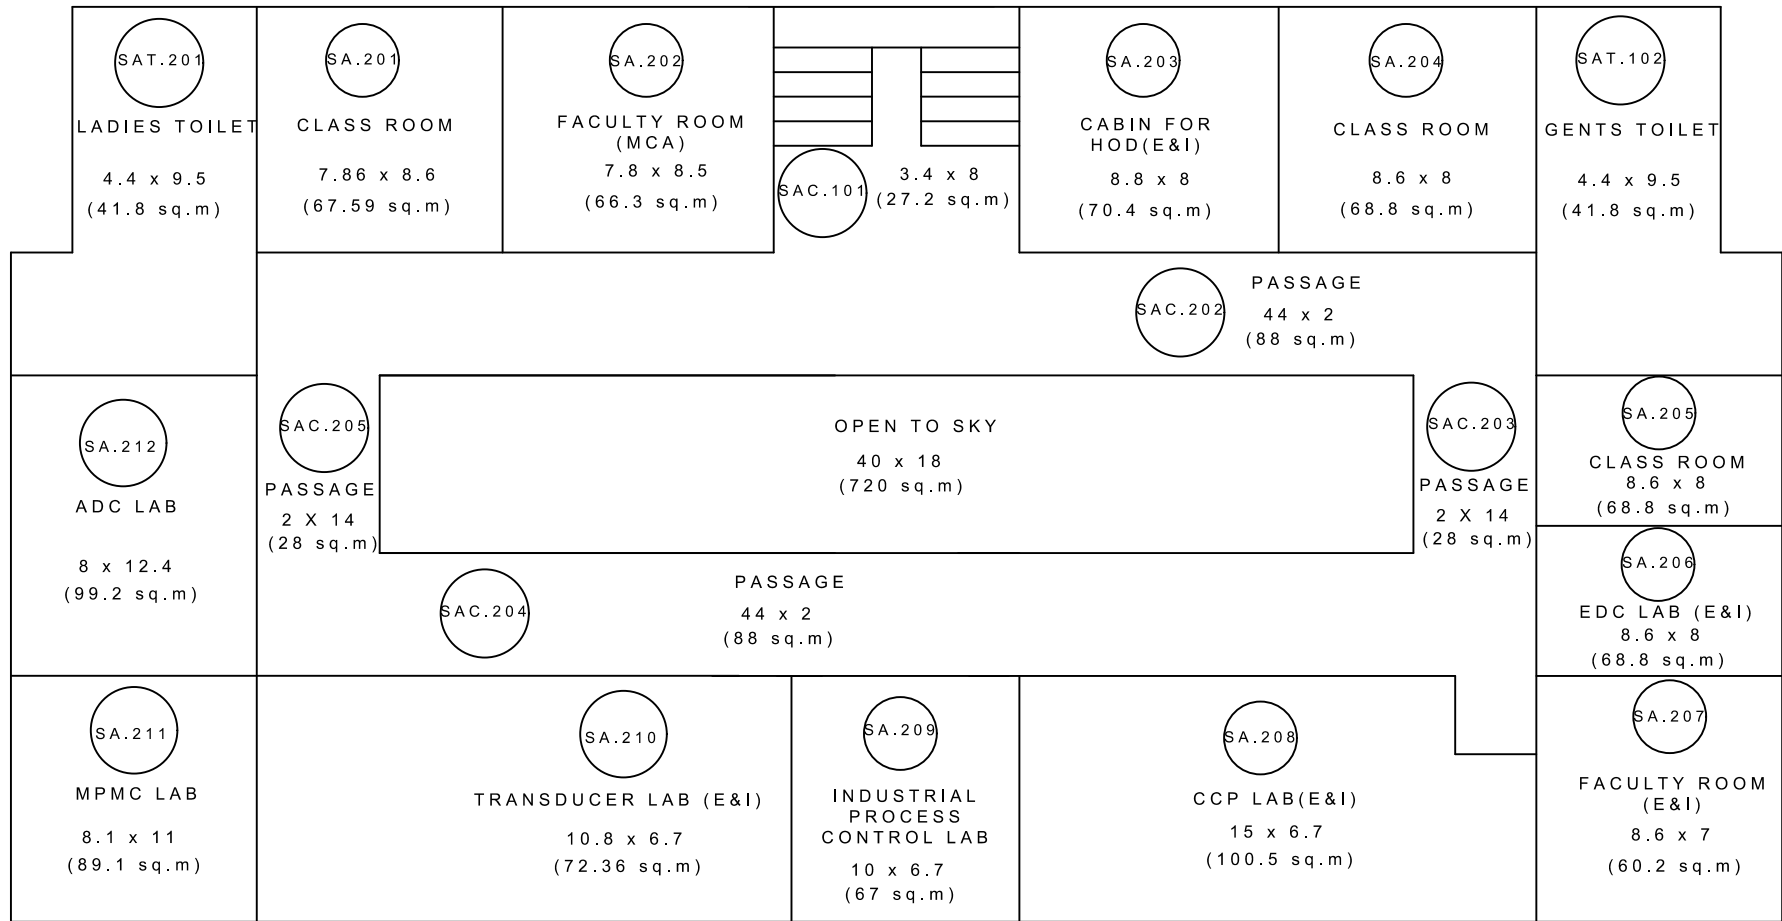

SANSKRIT BLOCK - GROUND FLOOR

SPECIFICATION

SA.01 SANSKRIT BLOCK GROUND FLOOR ROOM NUMBER 01

SAC.01 SANSKRIT BLOCK GROUND FLOOR CIRCULATION AREA 01

SAT.01 SANSKRIT BLOCK GROUND FLOOR TOILET 01

SANSKRIT BLOCK (BUILDING NO.6) (ID.-SA)
ALL DIMENSIONS ARE IN 'm' * Not to Scale

SANSKRIT BLOCK - FIRST FLOOR

SPECIFICATION

SA.101 SANSKRIT BLOCK FIRST FLOOR
ROOM NUMBER 101

SAC.101 SANSKRIT BLOCK FIRST FLOOR
CIRCULATION AREA 101

SAT.101 SANSKRIT BLOCK FIRST FLOOR TOILET 101

SANSKRIT BLOCK (BUILDING NO.6) (ID.-SA)

ALL DIMENSIONS ARE IN 'm' * Not to Scale

SANSKRIT BLOCK - SECOND FLOOR

SPECIFICATION

SA.201 SANSKRIT BLOCK SECOND FLOOR
ROOM NUMBER 201

SAC.201 SANSKRIT BLOCK SECOND FLOOR
CIRCULATION AREA 201

SAT.201 SANSKRIT BLOCK SECOND FLOOR TOILET 201

SANSKRIT BLOCK (BUILDING NO.6) (ID.-SA)

ALL DIMENSIONS ARE IN 'm' * Not to Scale