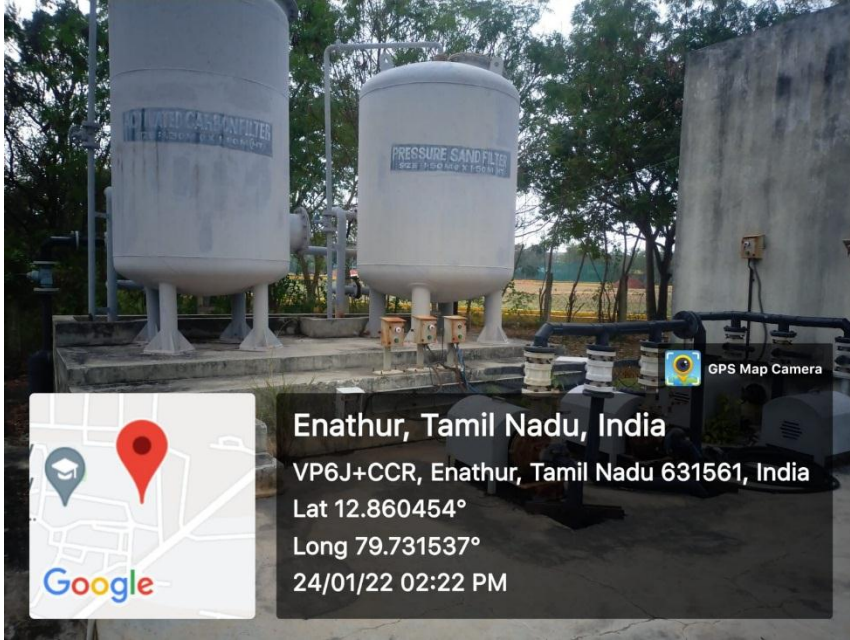

Enathur, Tamil Nadu, India
VP6J+CCR, Enathur, Tamil Nadu 631561, India
Lat 12.860454°
Long 79.731537°
24/01/22 02:22 PM